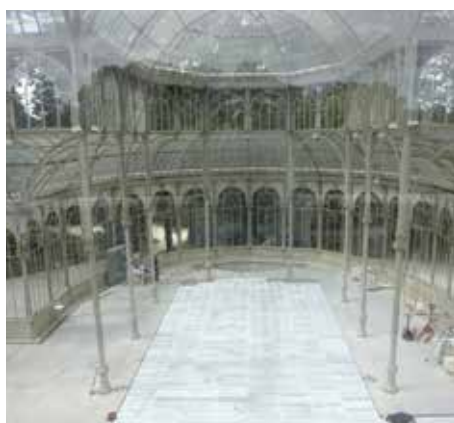

Tours can be tailored to the interests of the companies.

PRIVATE TOURS

PARQUE DEL RETIRO VENUES

Museo Reina Sofía is present at the Parque del Retiro in its two venues, Palacio de Cristal and Palacio de Velázquez. Tours around these galleries offer the exceptional combination of visiting the temporary exhibitions programmed and designed for them, as well as the singular and representative architectural character of both buildings. An experience that walks along the line between tradition and modernism.