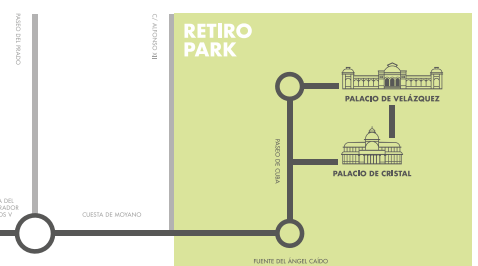

PUBLIC PARKING FACILITIES

Atocha Station
Sanchez Bustillo Square

BUS

Routes 6, 8, 10, 14, 19, 24, 26, 27, 32, 34, 36, 37, 41, 45, 47, 54, 55, 57, 59, 60, 78, 85, 86, 102, 116, 118, 119, 141, 148, 247, E3, C1, C2

METRO

Line 1 - Estación del Arte
Line 3 - Lavapiés

TRAIN

Cercanías and AVE
Atocha-Renfe Station