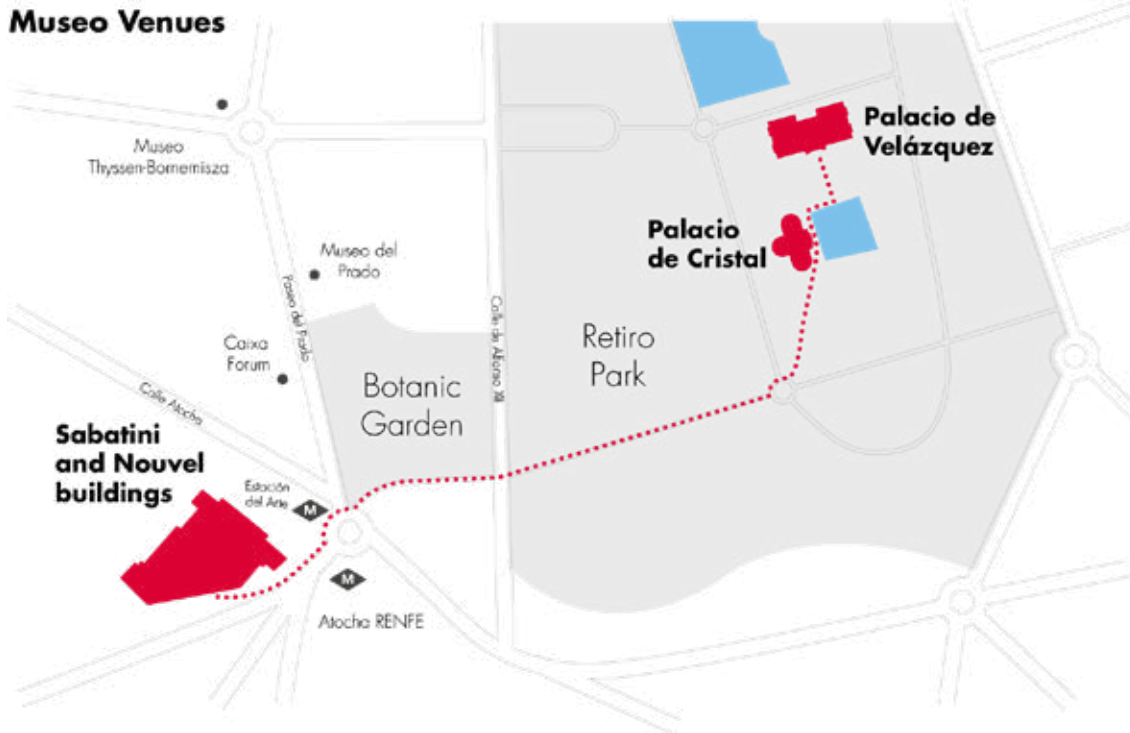

LOCATION AND ACCESS