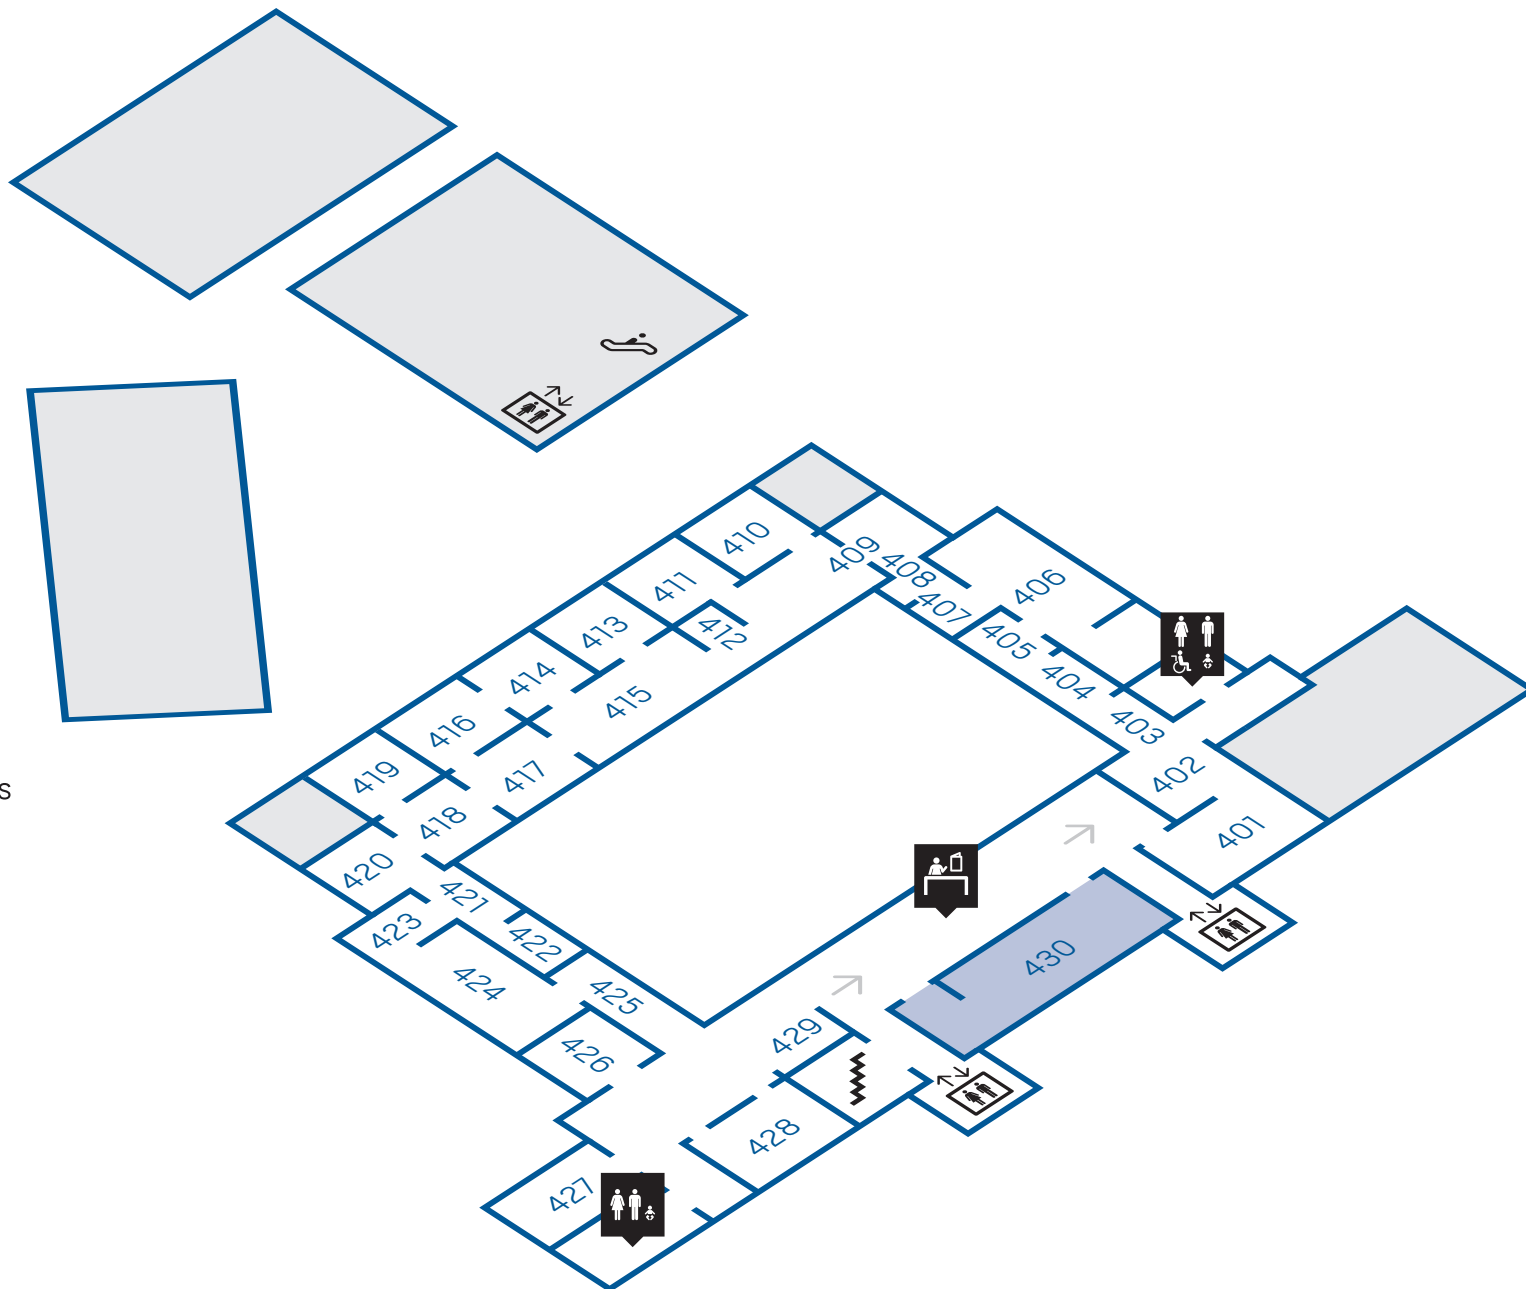

O

-  Lifts
-  Stairs
-  Disabled WCs
-  Box Office
-  Audioguides
-  Cloakroom and Lockers
-  Information Staff
-  Shop/Bookshop
- ED** Espacio D
- SB** Sala de Bóvedas

1

-  Meeting Point
-  Shop
-  Medical Assistance
- E1** Espacio Uno
- SP** Protocol Room
- T** Workshops
-  Garden Terrace*

2

-  Lifts
-  Stairs
-  WCs
-  Information Staff
-  Interpretation Area

3

Lifts

Stairs

WCs

SP

Protocol Room

4

Please check the Museum Website to find up-to-date information on our exhibition programme in the Sabatini, Nouvel and Parque del Retiro Venues.

<http://www.museoreinasofia.es/en/exhibitions>

Lifts

Stairs

WCs

Disabled WCs

Interpretation Area

The Museum Venues

Museo
Thyssen-Bornemisza

Museo del
Prado

Caixa
Forum

Real Jardín
Botánico