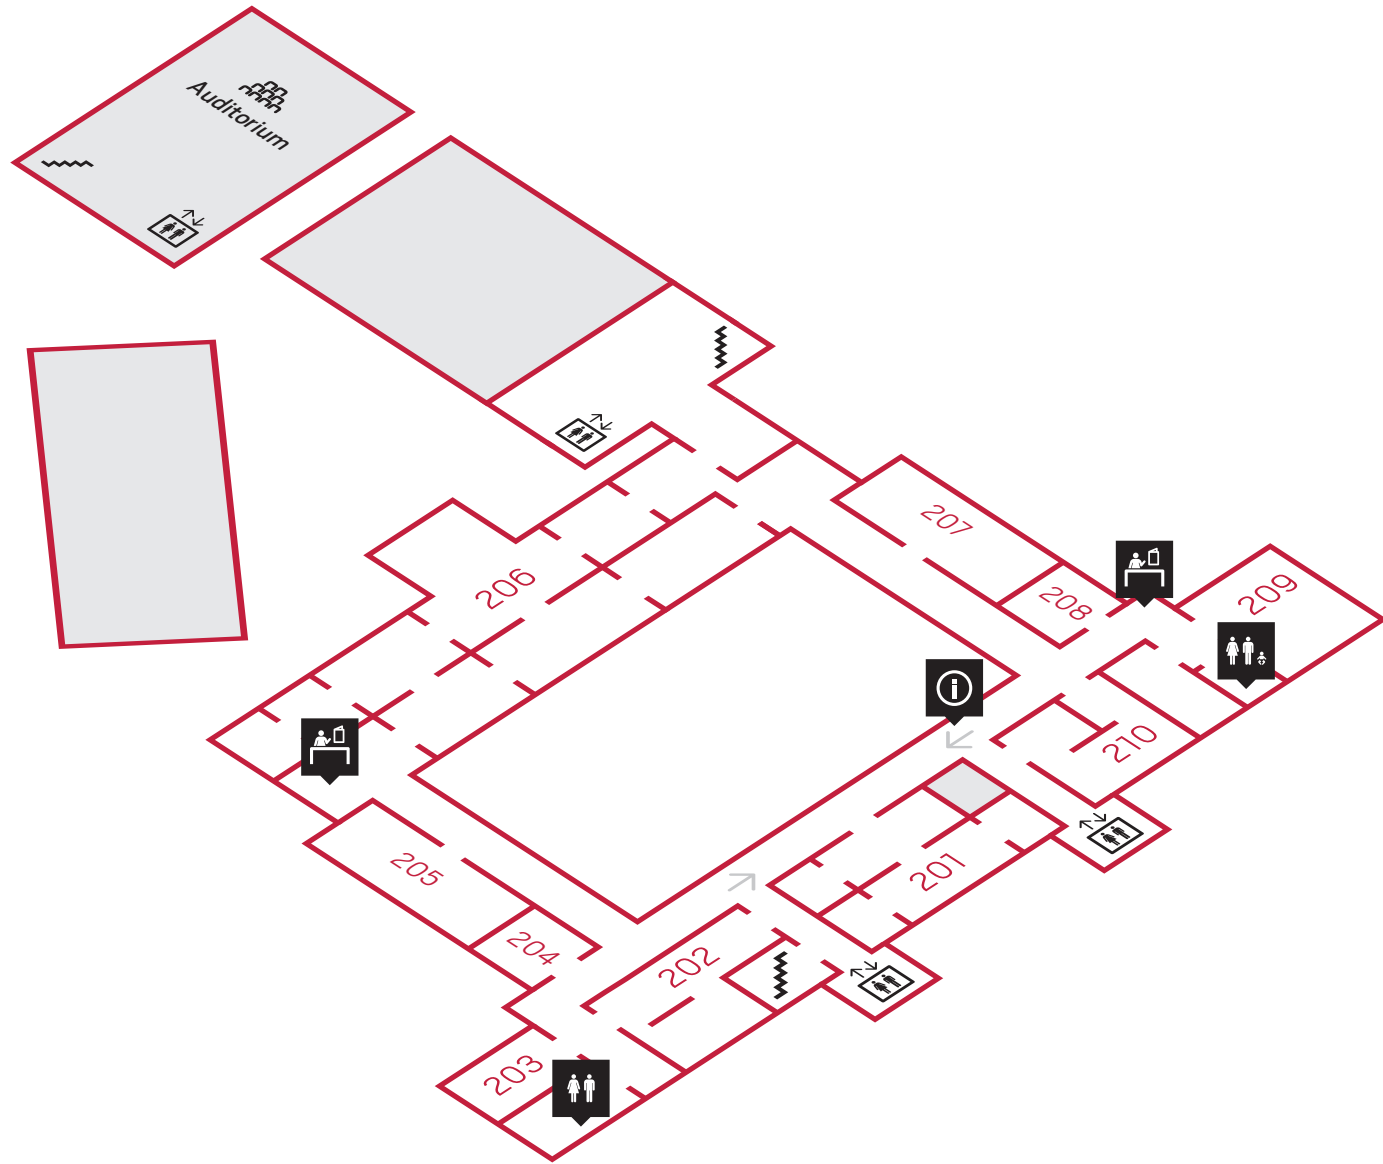

O

-  Lifts
-  Stairs
-  Disabled WCs
-  Box Office
-  Audioguides
-  Cloakroom and Lockers
-  Information Staff
-  Shop/Bookshop
- ED** Espacio D
- SB** Sala de Bóvedas

1

-  Meeting Point
-  Shop
-  Medical Assistance
- E1** Espacio Uno
- SP** Protocol Room
- T** Workshops
-  Garden Terrace*

2

-  Lifts
-  Stairs
-  WCs
-  Information Staff
-  Interpretation Area

3

Lifts

Stairs

WCs

SP

Protocol Room

WCs

Disabled WCs

Interpretation Area

The Museum Venues

Museo
Thyssen-Bornemisza

Museo del
Prado

Caixa
Forum

Real Jardín
Botánico