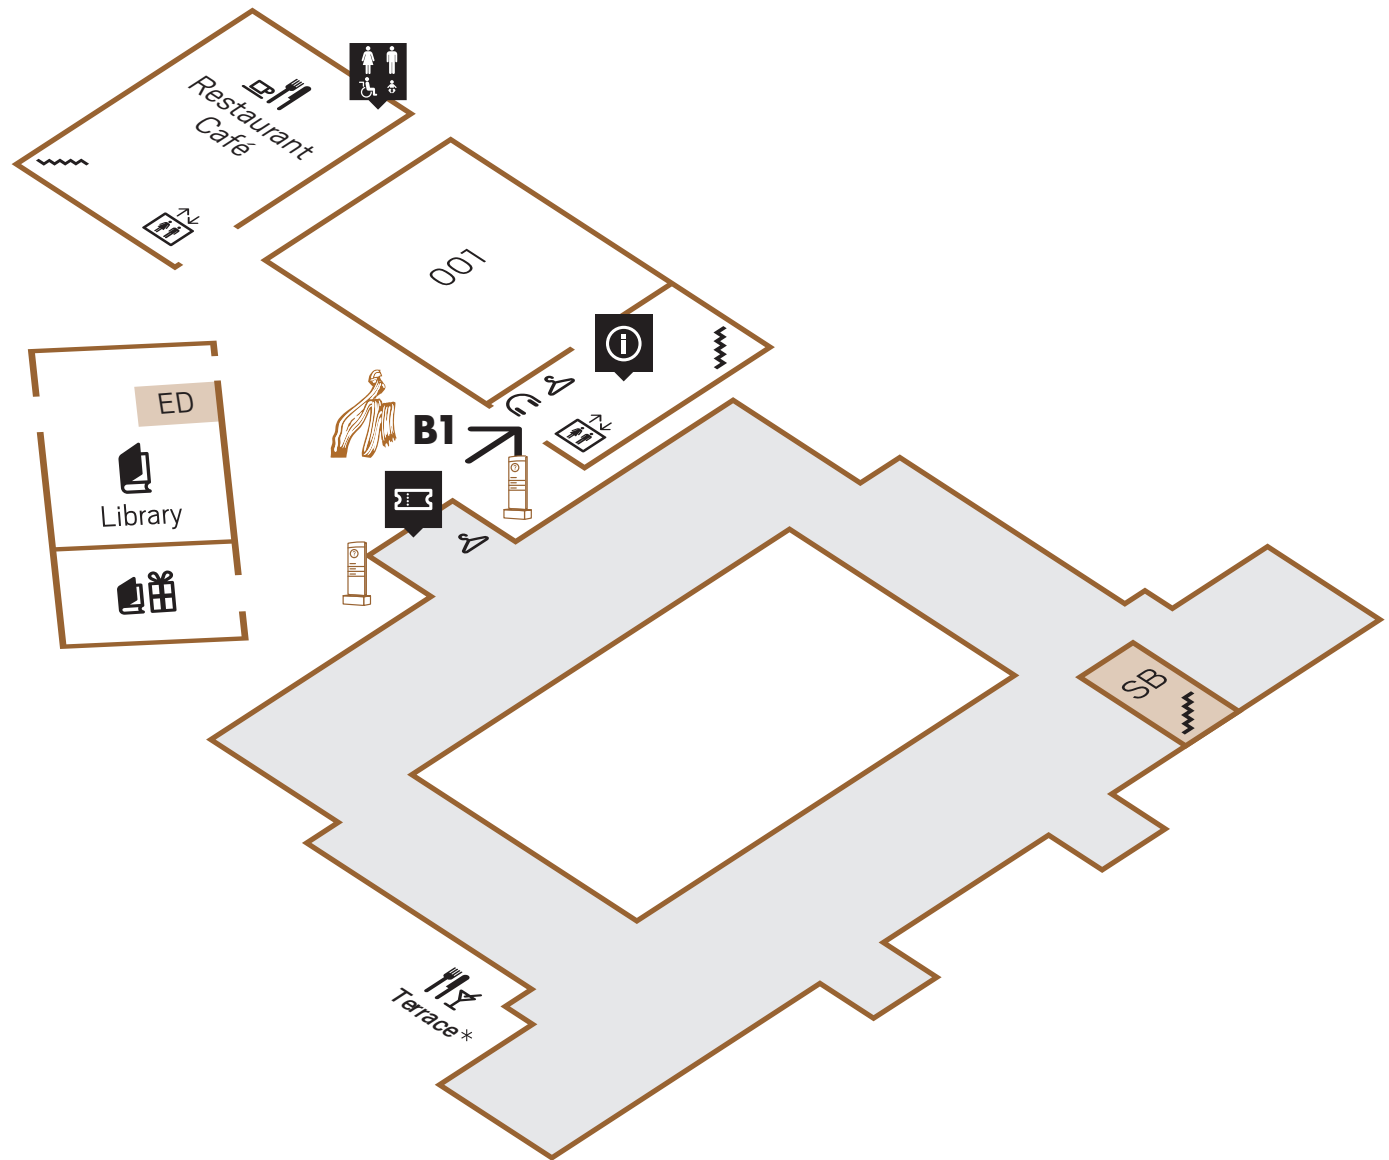

O

-  Lifts
-  Stairs
-  Disabled WCs
-  Box Office
-  Audioguides
-  Cloakroom and Lockers
-  Information Staff
-  Shop/Bookshop
- ED** Espacio D
- SB** Sala de Bóvedas

1

-  Meeting Point
-  Shop
-  Medical Assistance
- E1** Espacio Uno
- SP** Protocol Room
- T** Workshops
-  Garden Terrace*

2

-  Lifts
-  Stairs
-  WCs
-  Information Staff
-  Interpretation Area

3

Lifts

Stairs

WCs

SP

Protocol Room

4

Please check the Museum Website to find up-to-date information on our exhibition programme in the Sabatini, Nouvel and Parque del Retiro Venues.

<http://www.museoreinasofia.es/en/exhibitions>

Lifts

Stairs

WCs

Disabled WCs

Interpretation Area

The Museum Venues

Museo
Thyssen-Bornemisza

Museo del
Prado

Caixa
Forum

Real Jardín
Botánico