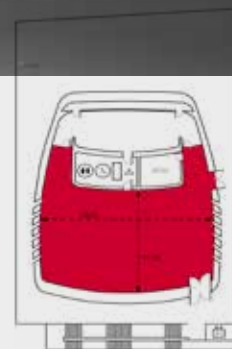

N O U V E L

PROTOCOL ROOM

Datasheet

CAPACITY

400 
cocktail/standing

270 
seated

AREA

409 m²