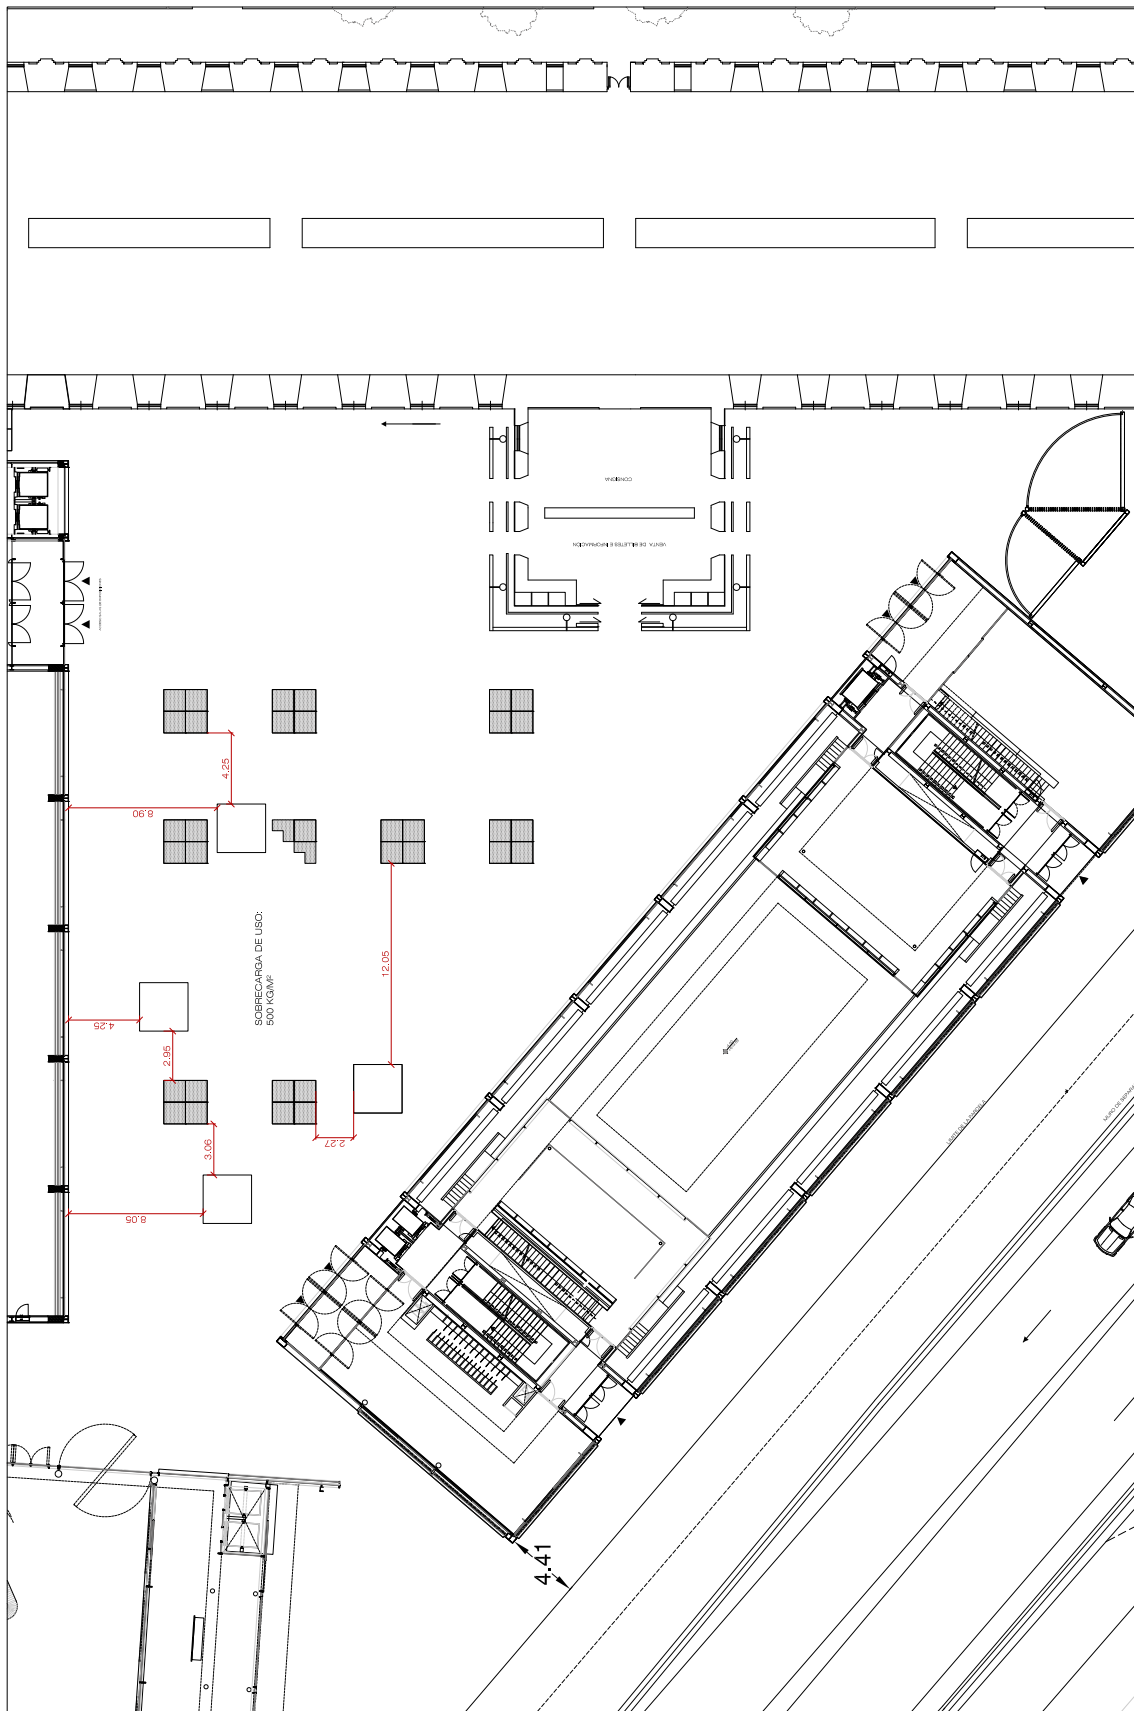

N O U V E L

COURTYARD

Datasheet

AVAILABILITY

Tuesday all day, Monday, Wednesday, Thursday, Friday and Saturday from 9.00 pm, Sunday from 15.00 pm (Bank holidays included)

CAPACITY

1.000 
cocktail/standing

AREA

2.064 m²

Nouvel Courtyard Plan

Septiembre 2012
escala 1/250

PATIO DE NOUVEL, PLANTA

Museo Nacional Centro de Arte Reina Sofía

INSTITUTO NACIONAL
CENTRO DE ARTE
REINA SOFÍA