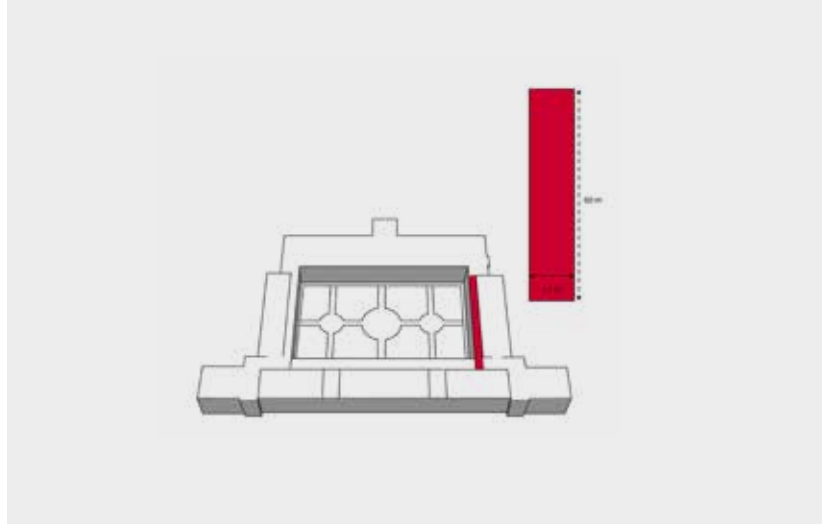

3rd FLOOR CLOISTER

Datasheet

CAPACITY

240 
cocktail/standing

160 
seated

AREA

245 m²

AVAILABILITY